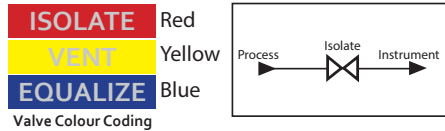

Data Sheet

MODEL A1

SINGLE BLOCK (Female / Female) HAND VALVE

Supplied by

247cable.com

Call us on +44 (0)118 916 9420 | Email info@247able.com

MODEL - A1

SINGLE BLOCK (Female / Female) HAND VALVE 413 bar (6000 psi)

APPLICATION

High Integrity instrument isolation of pressure gauges and pressure transmitters.

Also available in a range of other materials and options (See HOW TO ORDER Data Sheet).

WEIGHT = 0.5 kg